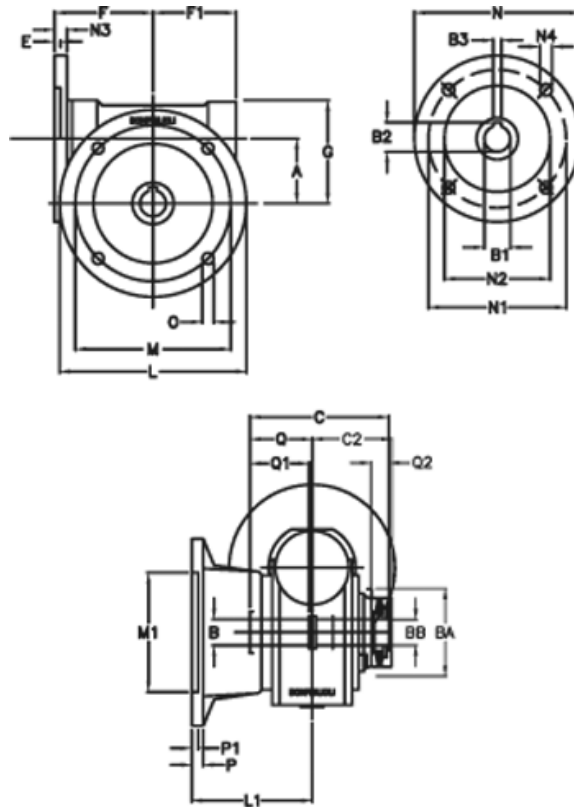

Article number: 390204900742716

Description: Worm Gear with Torque Limiter
VF 49-L1-F-7 P71B5

Measures

a = 49.50	C2 = 63,5	m = 90	P = 12
B = 25	Description = VF 49F-xx-71B5	M1 = 70	P1 = 10
B1 E7 = 14	E = 3.0	N = 160	Q = 51.0
B2 = 16.3	F = 70	N1 = 130	Q1 = 41
B3 H9 = 5	F1 = 63	N2 = 110	Q2 = 15
BA = 63	g = 80	N3 = 10.5	
BB H7 = 14	L = 125	N4 = 9.5	
C = 105	L1 = 85.5	O = 10.5	